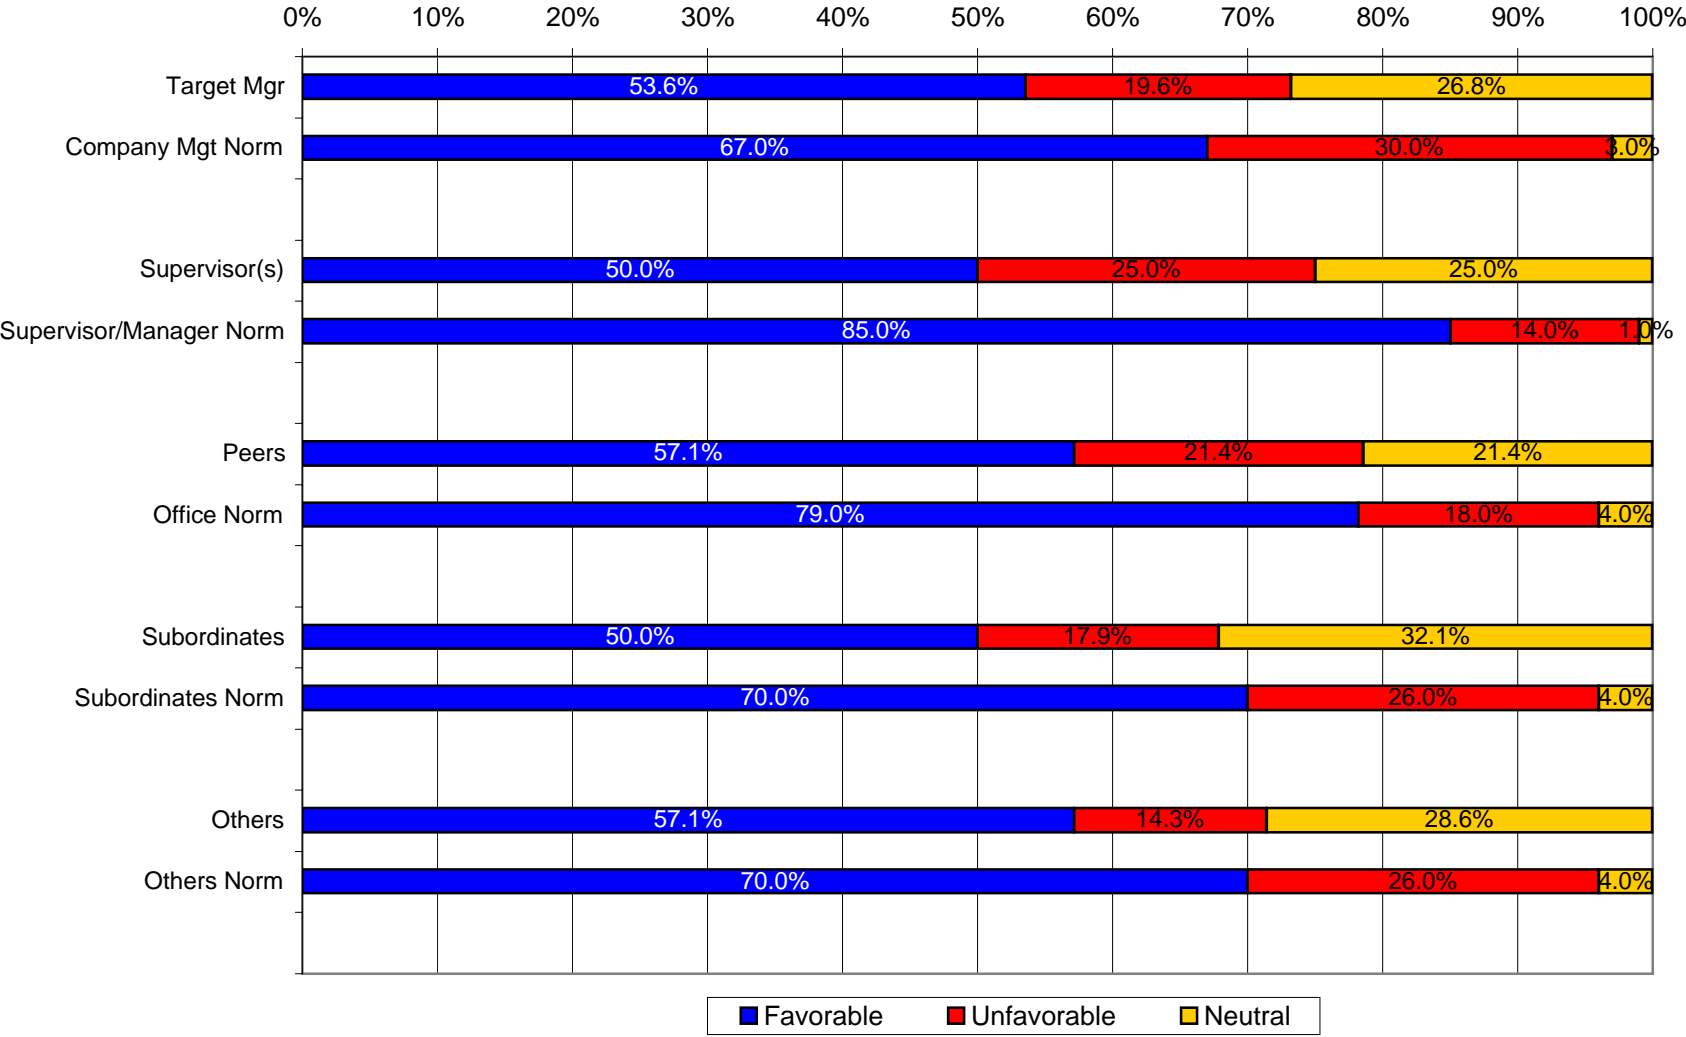

Client Company Logo Here

Target Manager Name 360 Feedback Results

Created and Analyzed by:

Consulting Psychology Group, LLC
Industrial Psychologists

Client Company Name/Logo

Sample Factor: Communication

Client Company Name/Logo

Sample Factor: Integrity

Client Company Name/Logo

Sample Factor: Organization/Planning

Sample Item Results

Factor: Communication

1. Effectively collaborates with other departments in making decisions.

Sample Item Results

Factor: Integrity

2. Consistently keeps promises/commitments made to others.

Sample Item Results

Factor: Organization/Planning

3. Plans ahead well; is proactive instead of reactive.