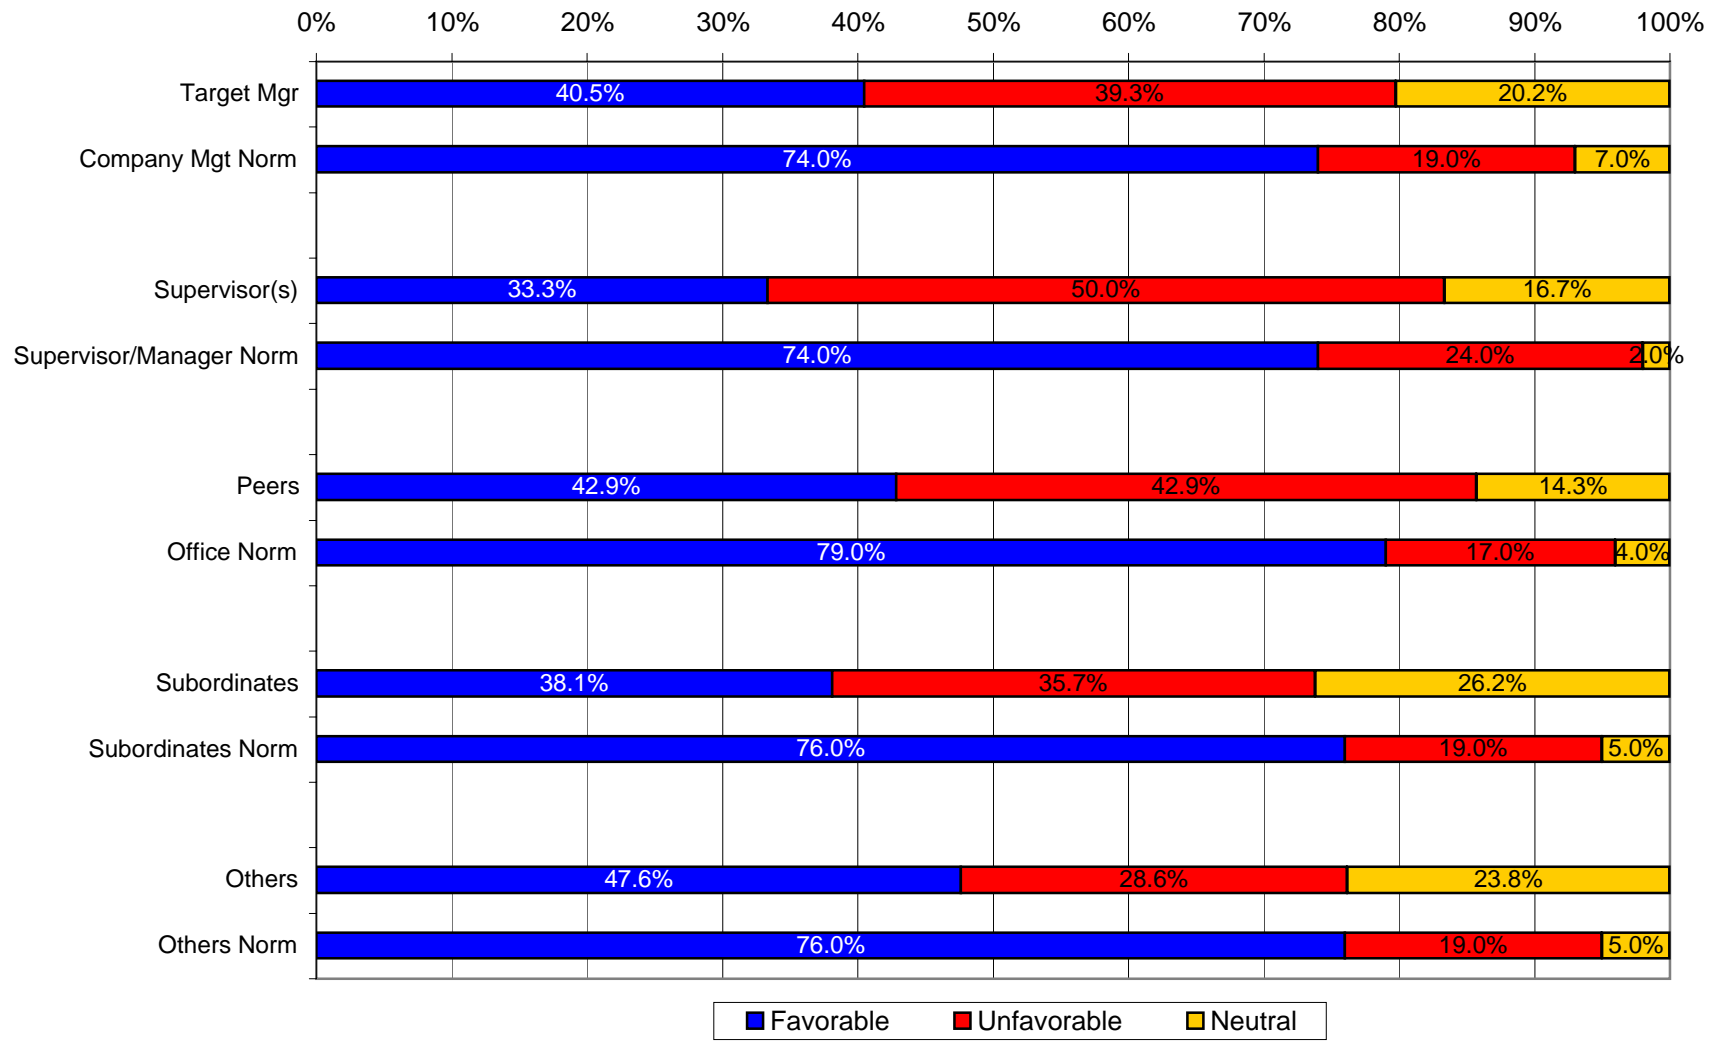

Client Company Logo Here

Target Manager Name 360 Feedback Results

Created and Analyzed by:

Consulting Psychology Group, LLC
Industrial Psychologists

Client Company Name/Logo

Sample Factor: Communication

Client Company Name/Logo

Sample Factor: Integrity

Client Company Name/Logo

Sample Factor: Organization/Planning

Sample Item Results

Factor: Communication

1. Effectively collaborates with other departments in making decisions.

Sample Item Results

Factor: Integrity

2. Consistently keeps promises/commitments made to others.

Sample Item Results

Factor: Organization/Planning

3. Plans ahead well; is proactive instead of reactive.