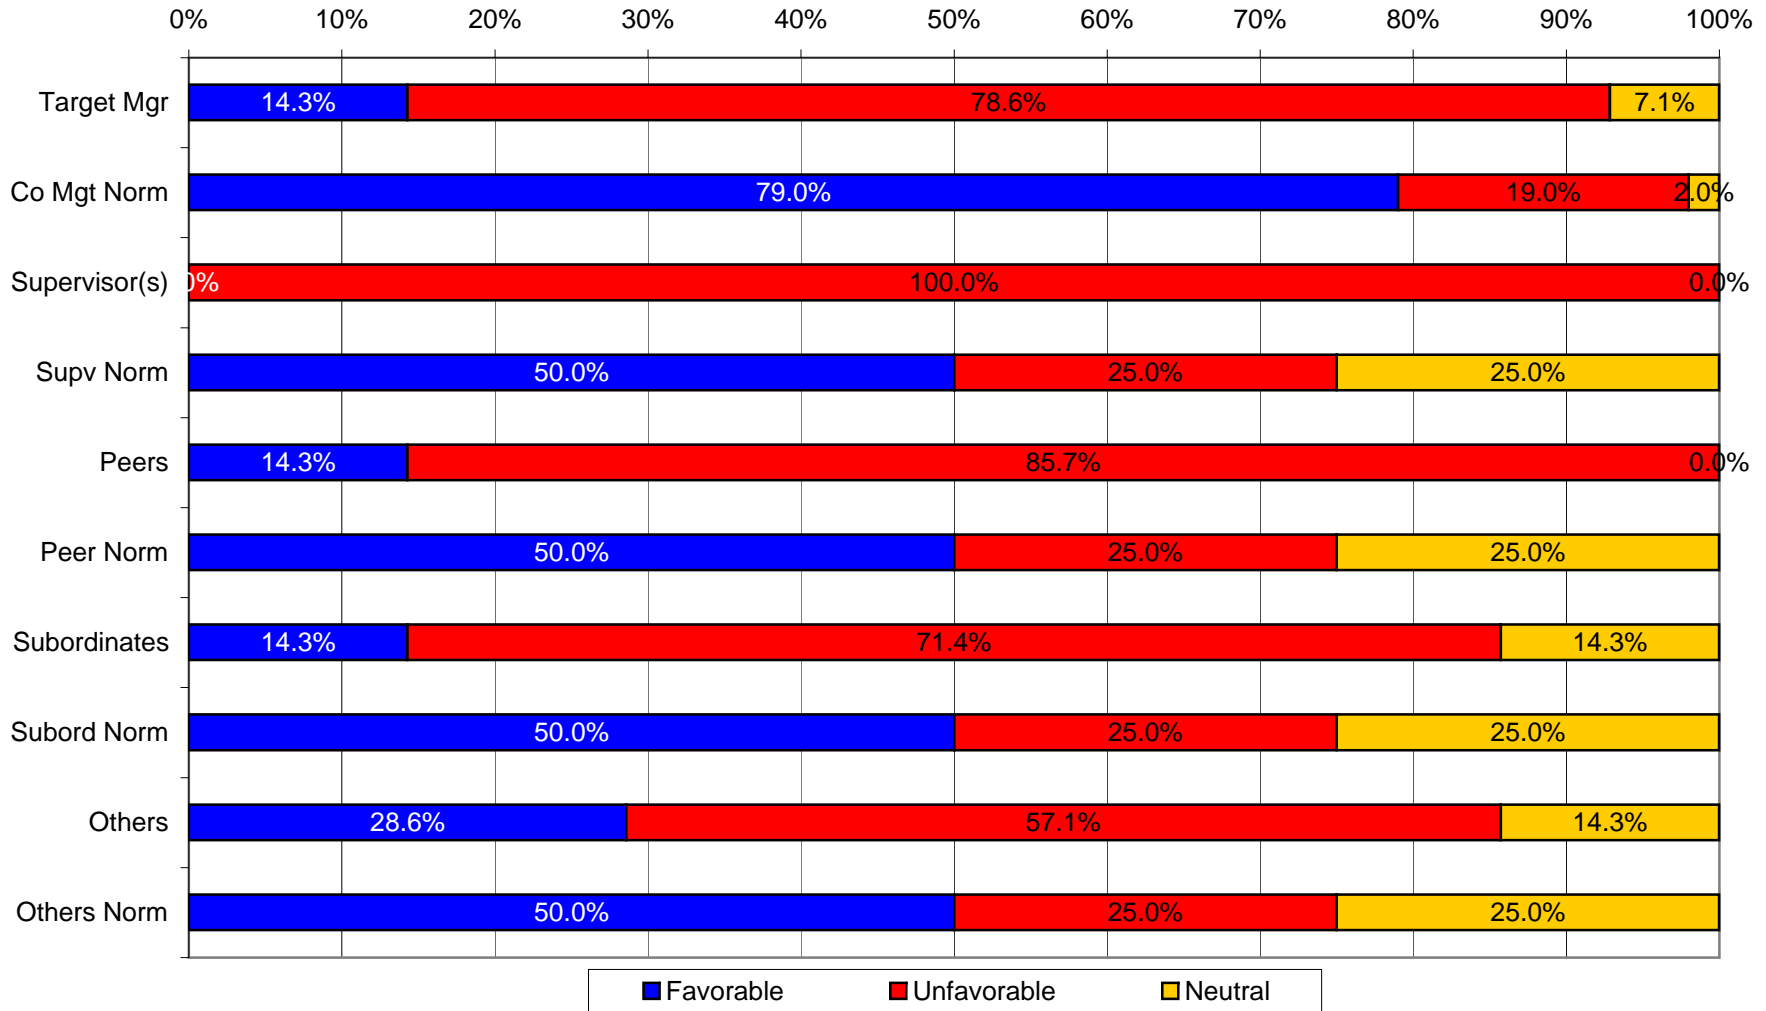

Sample Factor: Integrity

Client Company Name/Logo

Sample Factor: Organization/Planning

Sample Item Results

Factor: Communication

1. Effectively collaborates with other departments in making decisions.

Sample Item Results

Factor: Integrity

2. Consistently keeps promises/commitments made to others.

Sample Item Results

Factor: Organization/Planning

3. Plans ahead well; is proactive instead of reactive.