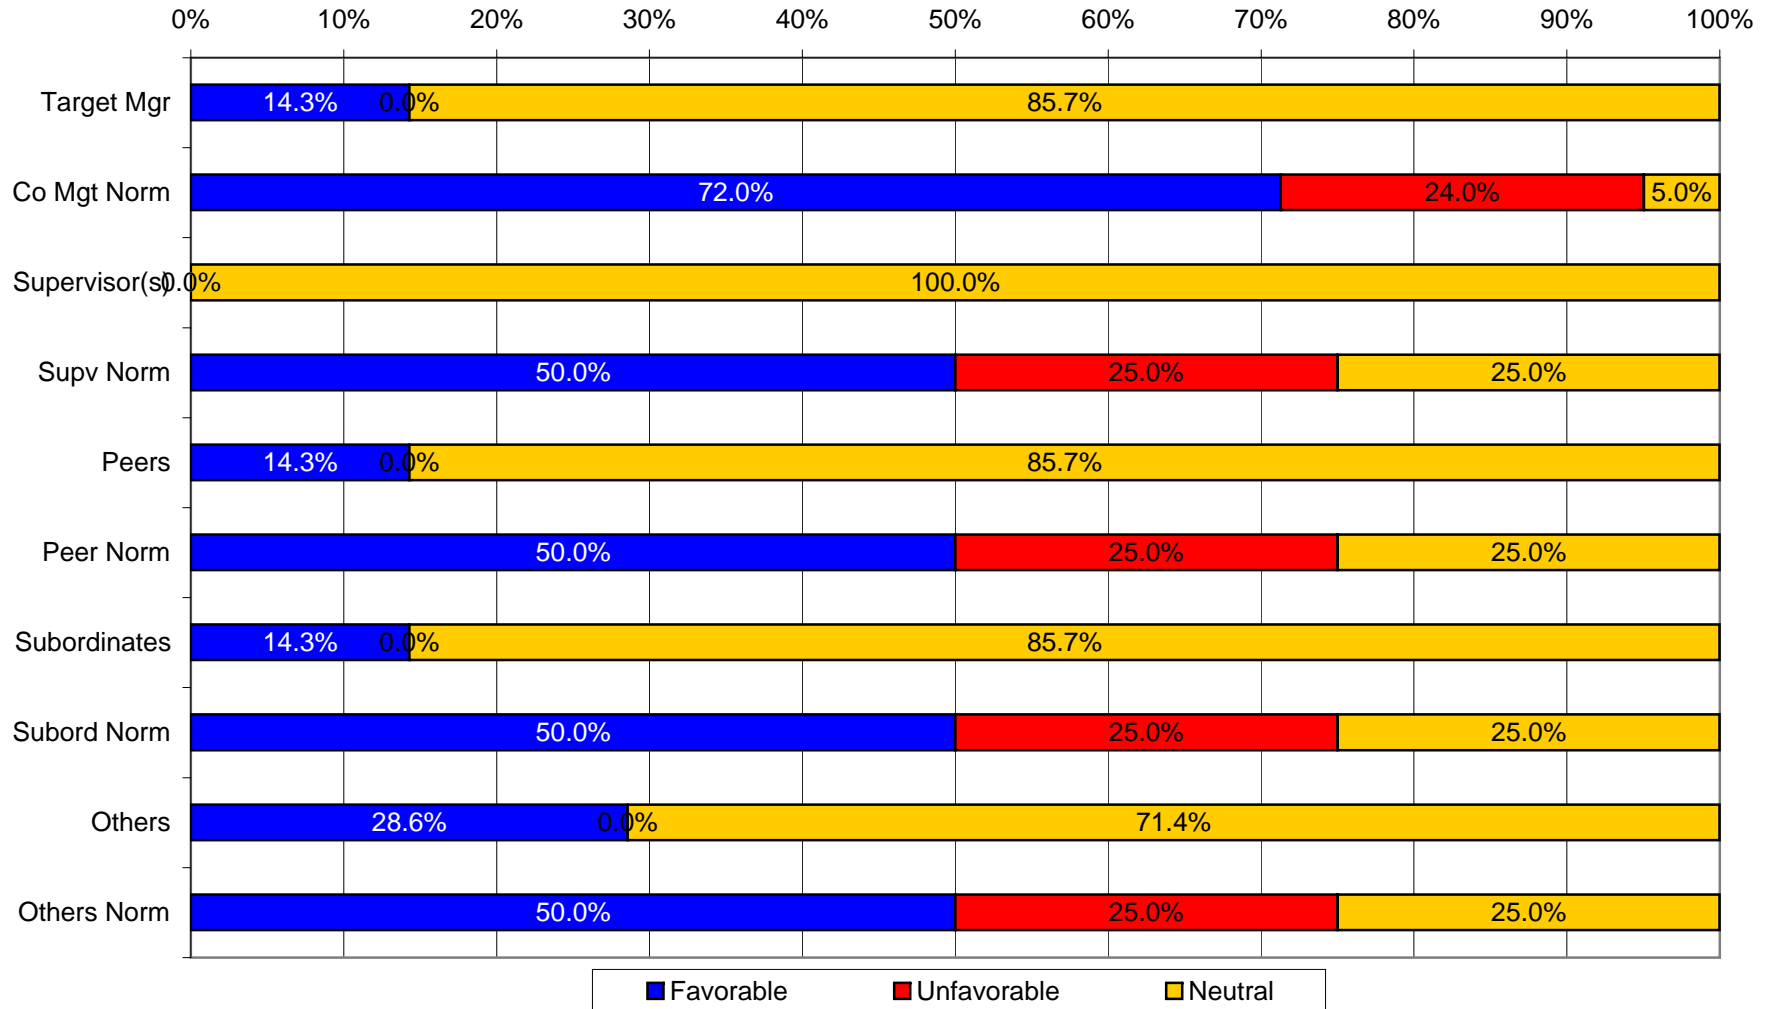

Sample Factor: Integrity

Client Company Name/Logo

Sample Factor: Organization/Planning

Sample Item Results

Factor: Communication

1. Effectively collaborates with other departments in making decisions.

Sample Item Results

Factor: Integrity

2. Consistently keeps promises/commitments made to others.

Sample Item Results

Factor: Organization/Planning

3. Plans ahead well; is proactive instead of reactive.